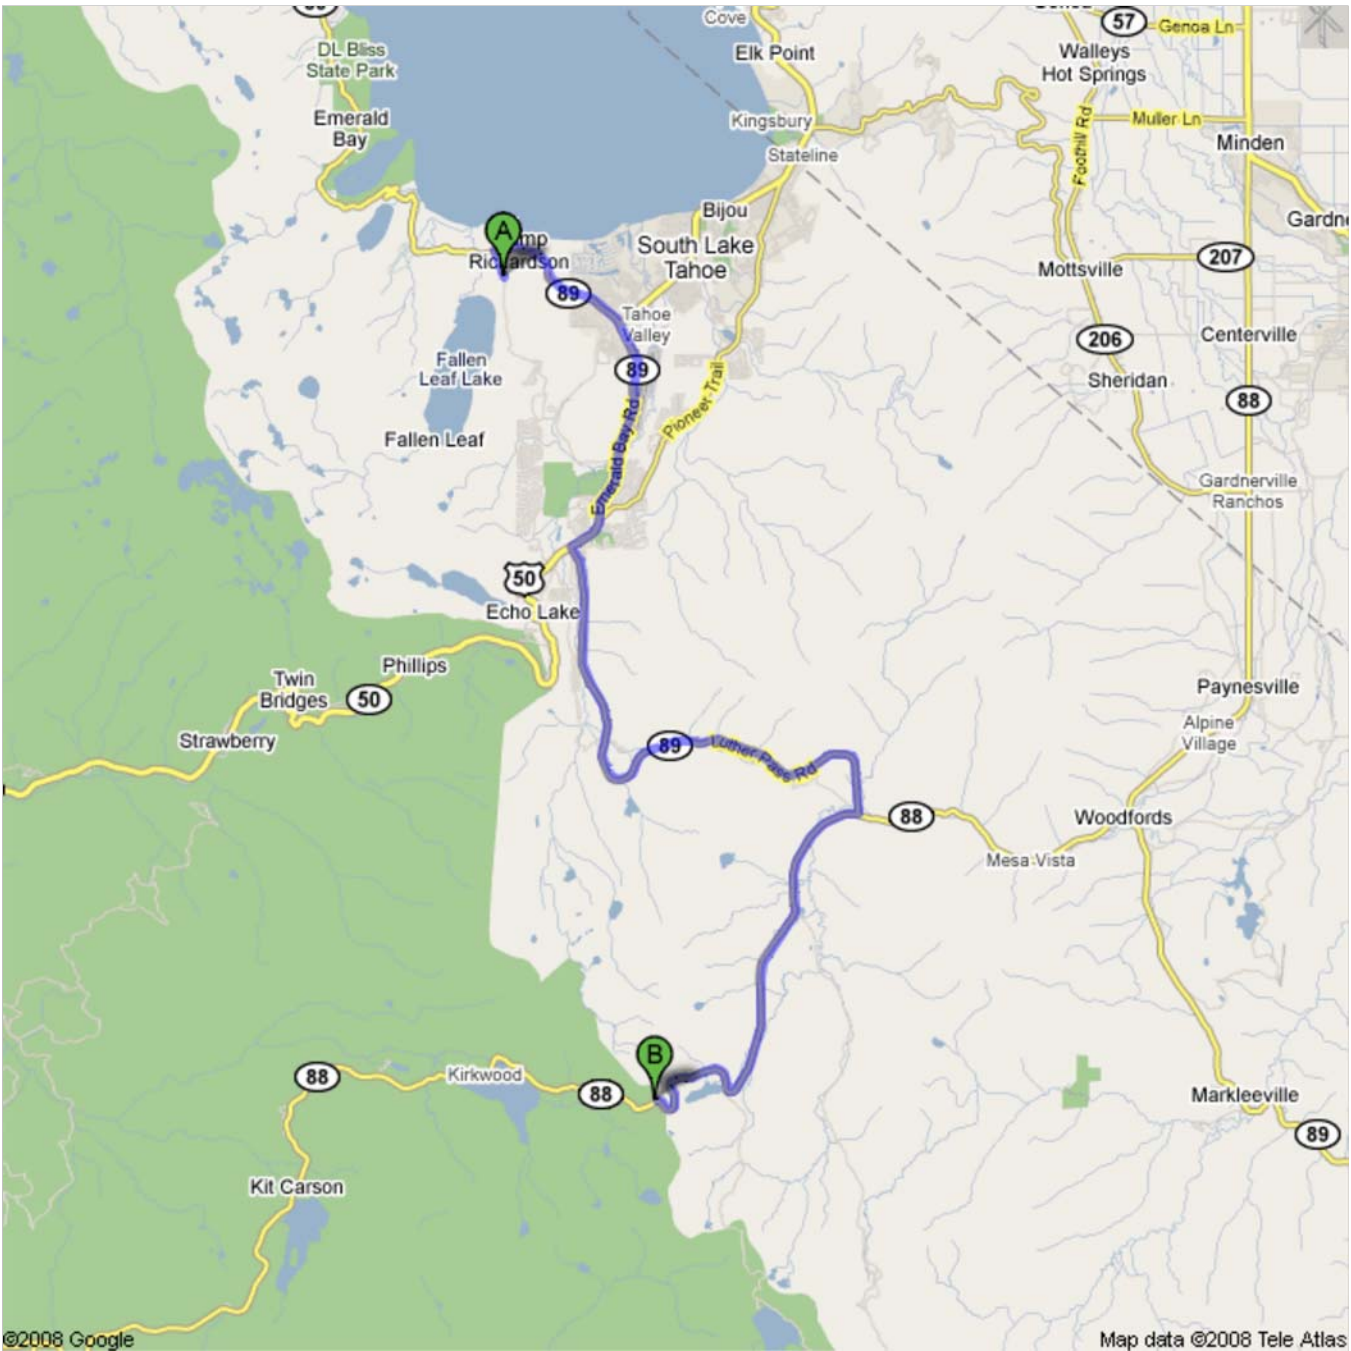

Directions to CA-88
28.6 mi – about 45 mins

Save trees. Go green!
Download Google Maps on your phone at google.com/gmm

 **2165 Fallen Leaf Rd**
South Lake Tahoe, CA 96150

- | | |
|---|-----------------------------|
| 1. Head northwest on Fallen Leaf Rd toward CA-89/Emerald Bay Rd
About 1 min | go 0.5 mi
total 0.5 mi |
|  2. Turn right at CA-89/Emerald Bay Rd
About 12 mins | go 7.9 mi
total 8.5 mi |
|  3. Turn left at CA-89/Luther Pass Rd
About 17 mins | go 11.2 mi
total 19.6 mi |
|  4. Turn right at CA-88
About 14 mins | go 9.0 mi
total 28.6 mi |

 **CA-88**

These directions are for planning purposes only. You may find that construction projects, traffic, weather, or other events may cause conditions to differ from the map results, and you should plan your route accordingly. You must obey all signs or notices regarding your route.

Map data ©2008 Tele Atlas