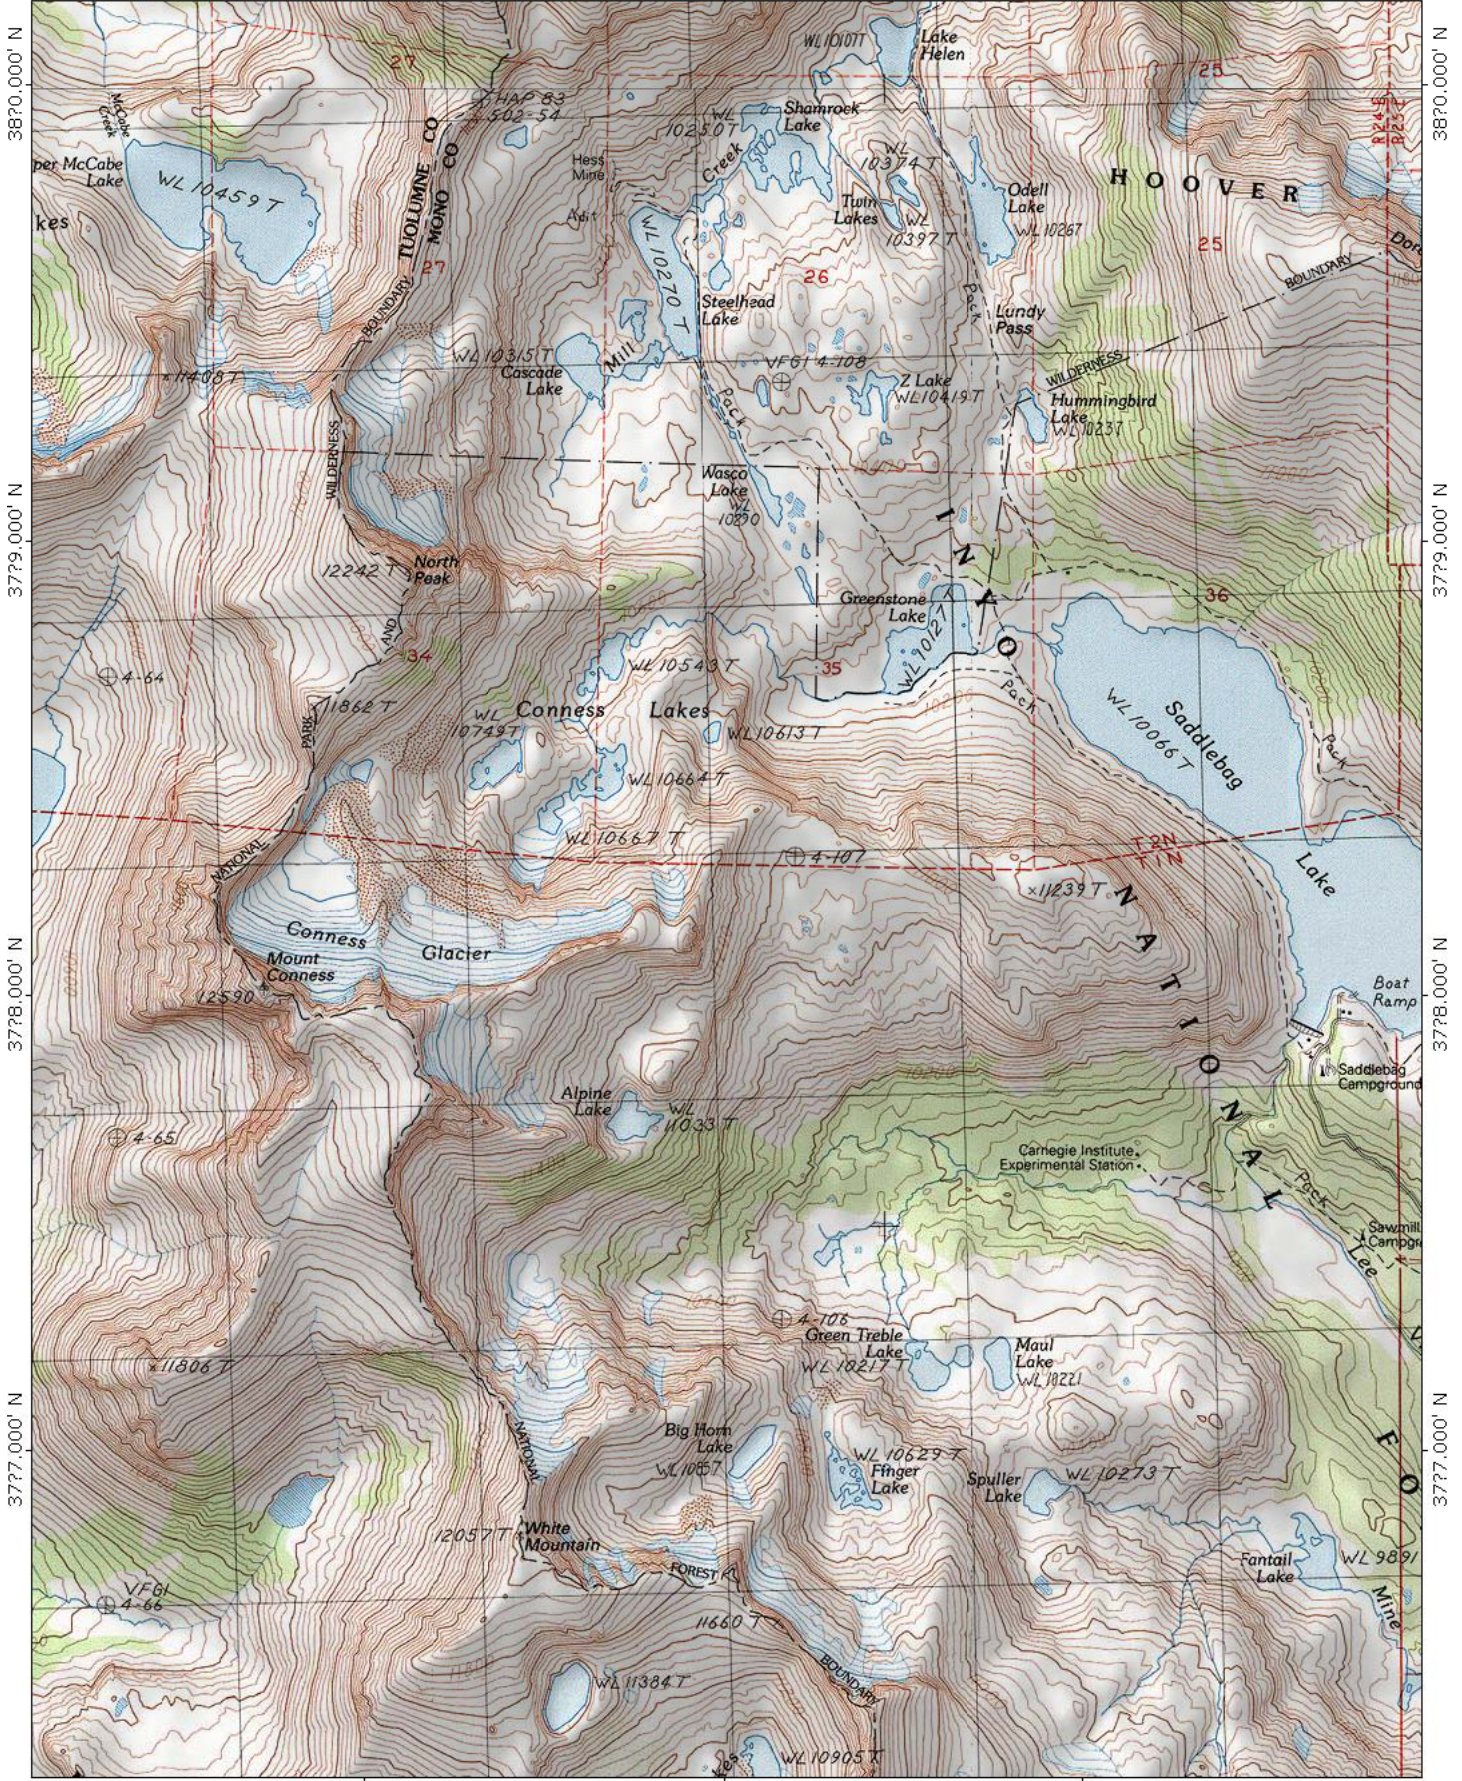

119°79.000' W

Mt. Conness
119°78.000' W

WGS84 119°77.000' W

119°79.000' W

119°78.000' W

WGS84 119°77.000' W

TN
MN
14

Map created with TOPO!??002 National Geographic (www.nationalgeographic.com/topo)